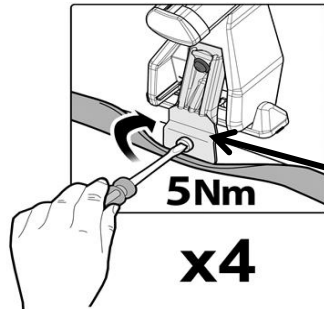

MANUFACTURER	MODEL CAR	DOORS	MODEL YEAR
VOLVO	V70	5	07>16

Front	Rear
X	Y

37	37R
2X	2X

4⊕ M6x12 include - included