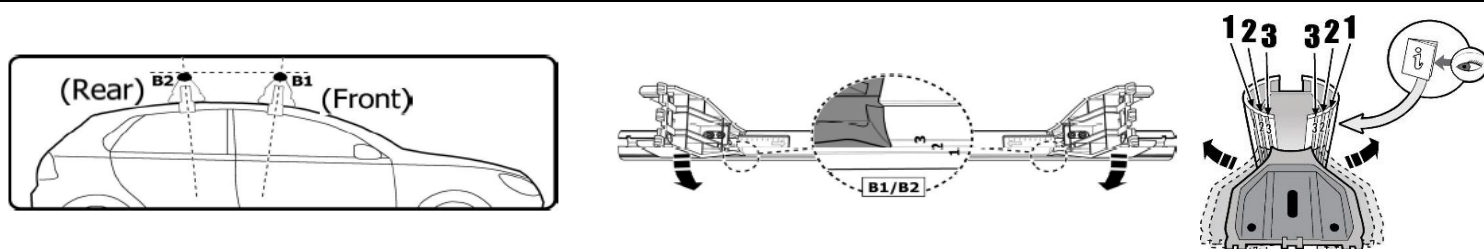

3

MANUFACTURER	MODEL CAR	DOORS	MODEL YEAR	B1	B2
OPEL / VAUXHALL	Astra (G)	4	98>04	1	1
OPEL / VAUXHALL	Corsa / Vita (B)		93>00	2	2
OPEL / VAUXHALL	Corsa / Vita (C)		00>06	2	2
RENAULT	Megane I Station Wagon	5	95>03	2	2
SEAT	Córdoba I	4	93>02	2	2
SEAT	Ibiza II		93>02	2	2
VOLKSWAGEN	Vento	4	92>97	2	2