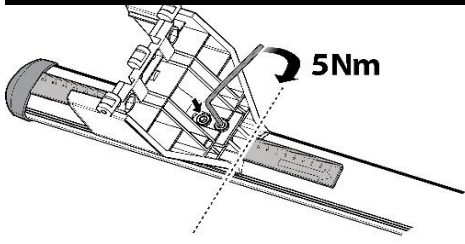

4

x4

5

MODEL CAR	DOORS	MODEL YEAR
Vento	4	92>97

MODEL CAR	DOORS	MODEL YEAR
Córdoba I	4	93>02
Ibiza II		93>02

MODEL CAR	DOORS	MODEL YEAR
Astra (G)	4	98>04
Corsa / Vita (B)		93>00
Corsa / Vita (C)		00>06
Megane I Station Wagon	5	95>03