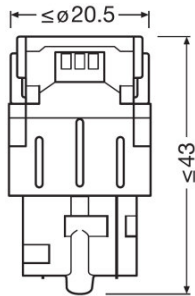

Photometrical data

| | |
|-------------------------|------------|
| Luminous flux | 145 lm |
| Luminous flux tolerance | ± 25 % |
| Color temperature | 6000 K |
| Light color LED | Cool white |

Dimensions & weight

| | |
|----------------|---------|
| Diameter | 20.0 mm |
| Product weight | 11.30 g |
| Length | 47.5 mm |

Lifespan

| | |
|-------------|---------|
| Lifespan B3 | 1500 h |
| Lifespan Tc | 4000 h |
| Guarantee | 4 years |