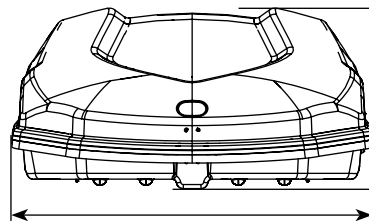

Dimensioni esterne
External dimensions 940mm / 37"
Dimensioni interne
Internal dimensions 824mm / 32.4"