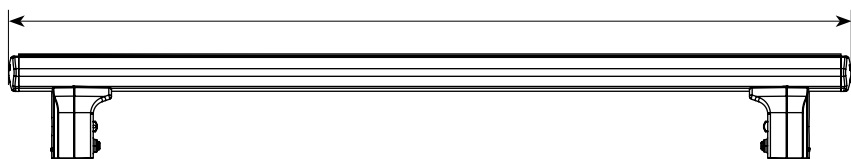

PROFESSIONAL AIRODYN

Barra da tetto per veicoli commerciali complete di kit di fissaggio. Dotata di profilo in alluminio sagomato e aerodinamico con scanalatura per il montaggio rapido di accessori tramite viti a "T". Completa di profili in gomma antifischio per la scanalatura superiore ed inferiore. Serratura antifurto opzionale.

Roof bar for commercial vehicles complete with fixing kits. Equipped with aerodynamic aluminum profile with grooves for the quick fixing of accessories via "T" screws. Complete with anti-whistle rubber profiles for the upper and lower grooves. Optional anti-theft lock.

Grazie al suo design, è possibile regolare l'inclinazione e l'altezza di ogni profilo per mantenere le barre allineate tra loro, consentendo di trasportare il carico in maniera sicura.

Thanks to its design, it is possible to adjust the inclination and height of each profile to keep the bars aligned with each other, thus allowing the load to be transported safely.

PROFESSIONAL AIRDYN M	1250mm / 49.2"
PROFESSIONAL AIRDYN L	1350mm / 53.1"
PROFESSIONAL AIRDYN XL	1450mm / 57"
PROFESSIONAL AIRDYN XL+	1550mm / 61"
PROFESSIONAL AIRDYN XXL	1650mm / 65"

Professional Airdyn M	000135500000	
Professional Airdyn L	000135600000	
Professional Airdyn XL	000135700000	
Professional Airdyn XL+	000135800000	
Professional Airdyn XXL	000135900000	
 Peso prodotto Product weight	Professional Airdyn M	1,44kg / 3.1lb
	Professional Airdyn L	1,46kg / 3.2lb
	Professional Airdyn XL	1,54kg / 3.4lb
	Professional Airdyn XL+	1,82kg / 4.01lb
	Professional Airdyn XXL	1,83kg / 4.03lb
 Portata massima Max load	max 50kg/110lb (barra singola / single roof bar) max 150kg/331lb (3+ barre / 3+ roof bars)	
 Serratura antifurto Anti-theft lock	Optional kit 000084800000	
Materiale Material	Alluminio Aluminium	