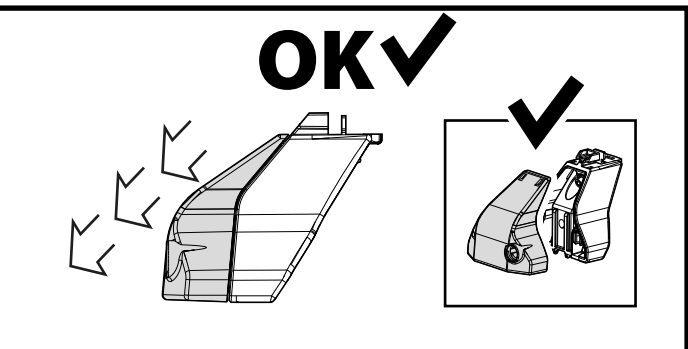

F.lli Menabò S.r.l.
Via 8 Marzo, 3 -Z.I. Corte Tegge
42025 Cavriago (RE) ITALY
customercare@flli-menabo.it
www.menabocaraccessories.com

50004040002
04/08/2025