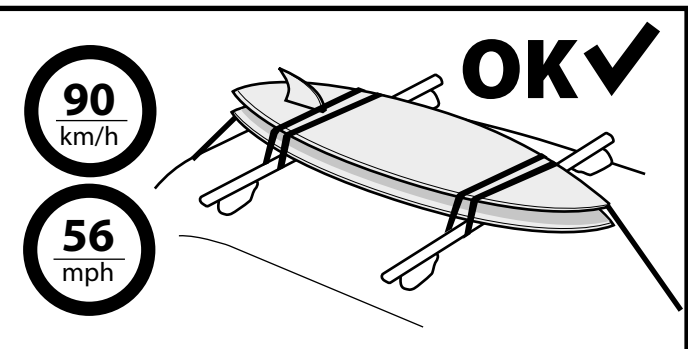

F.lli Menabò S.r.l.
Via 8 Marzo, 3 -Z.I. Corte Tegge
42025 Cavriago (RE) ITALY
customercare@flli-menabo.it
www.menabocaraccessories.com

50004040002
04/08/2025