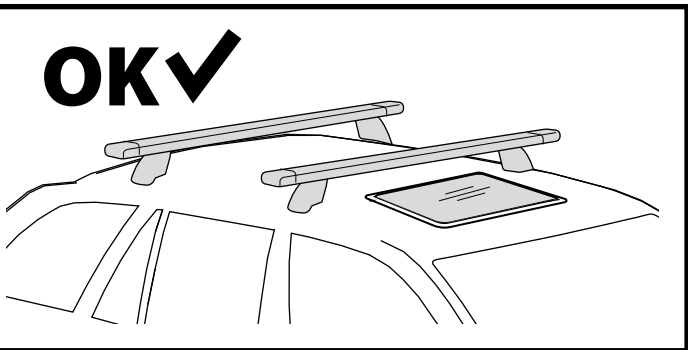

F.lli Menabò S.r.l.
Via 8 Marzo, 3 -Z.I. Corte Tegge
42025 Cavriago (RE) ITALY
customercare@flli-menabo.it
www.menabocaraccessories.com

50004040002
04/08/2025