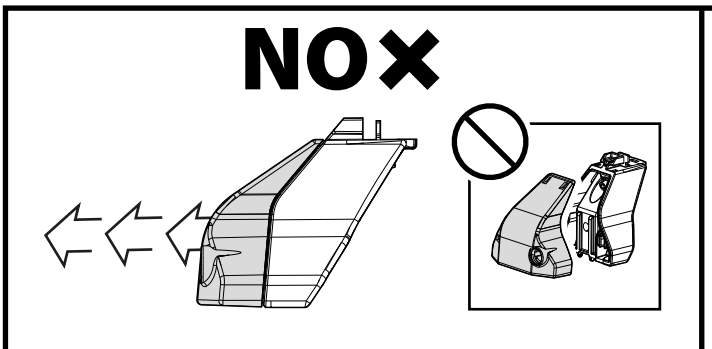

F.lli Menabò S.r.l.
Via 8 Marzo, 3 -Z.I. Corte Tegge
42025 Cavriago (RE) ITALY
customercare@flli-menabo.it
www.menabocaraccessories.com

50004040002
04/08/2025