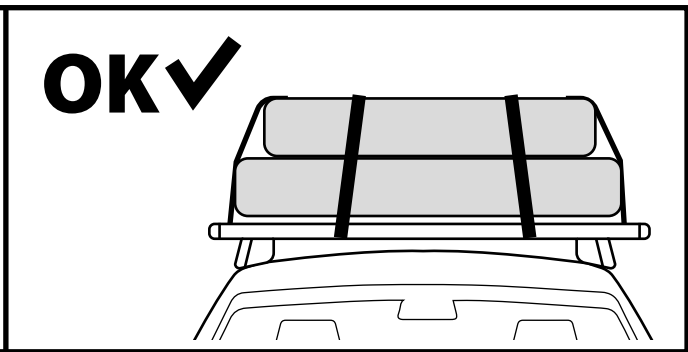

F.lli Menabò S.r.l.
Via 8 Marzo, 3 -Z.I. Corte Tegge
42025 Cavriago (RE) ITALY
customercare@flli-menabo.it
www.menabocaraccessories.com

50004040002
04/08/2025