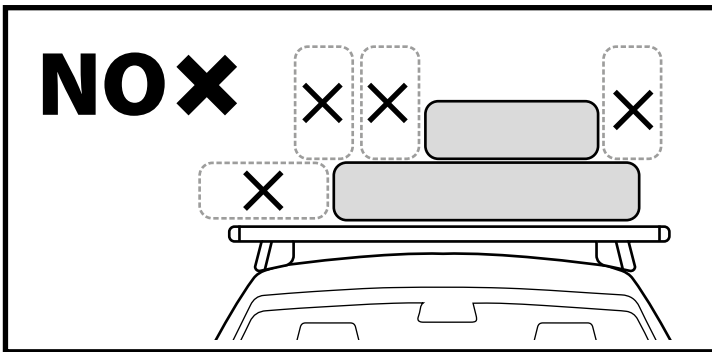

F.lli Menabò S.r.l.
Via 8 Marzo, 3 -Z.I. Corte Tegge
42025 Cavriago (RE) ITALY
customercare@flli-menabo.it
www.menabocaraccessories.com

50004040002
04/08/2025