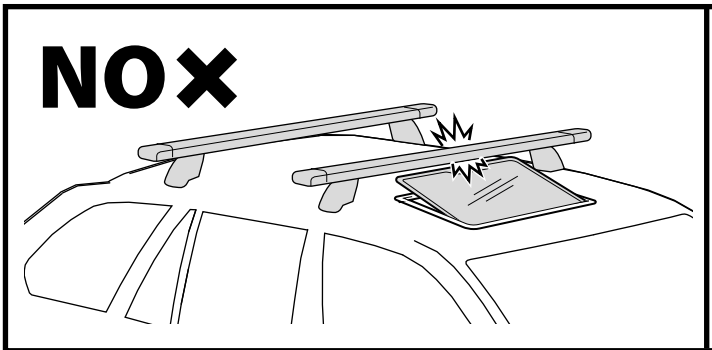

F.lli Menabò S.r.l.
Via 8 Marzo, 3 -Z.I. Corte Tegge
42025 Cavriago (RE) ITALY
customercare@flli-menabo.it
www.menabocaraccessories.com

50004040002
04/08/2025