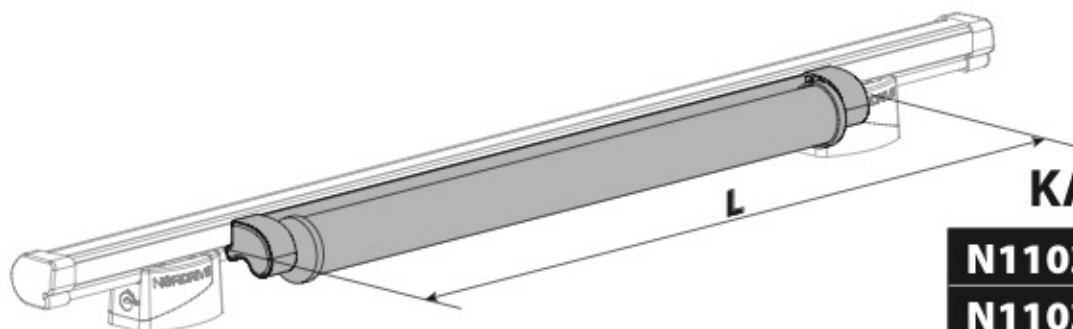

LOAD STOPS

N11002 K-2

OPTIONALS

Kargo-Plus series

Alluminio / Aluminium

KARGO ROLLER

N11030	KP-0	L = 64 cm
N11034	KP-7	L = 96 cm

LOAD STOPS