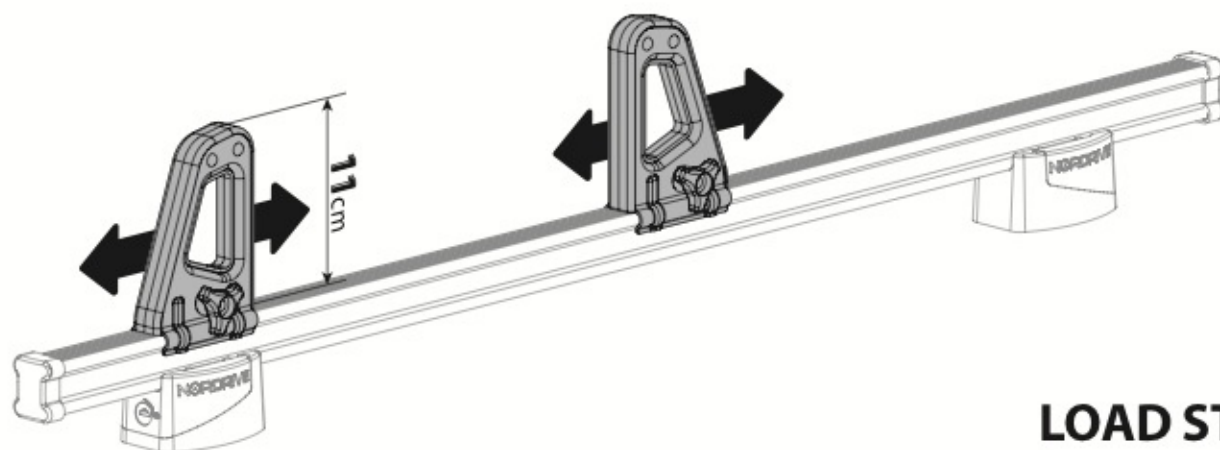

6**7**

OPTIONALS

Kargo series

Acciaio / Steel

KARGO ROLLER

N11000	K-0	L = 64 cm
N11003	K-7	L = 96 cm

LOAD STOPS

N11001 K-1