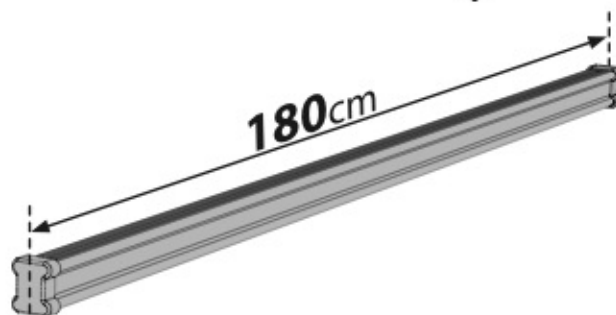

Kargo series

Acciaio / Steel

Art. **N10015** x3