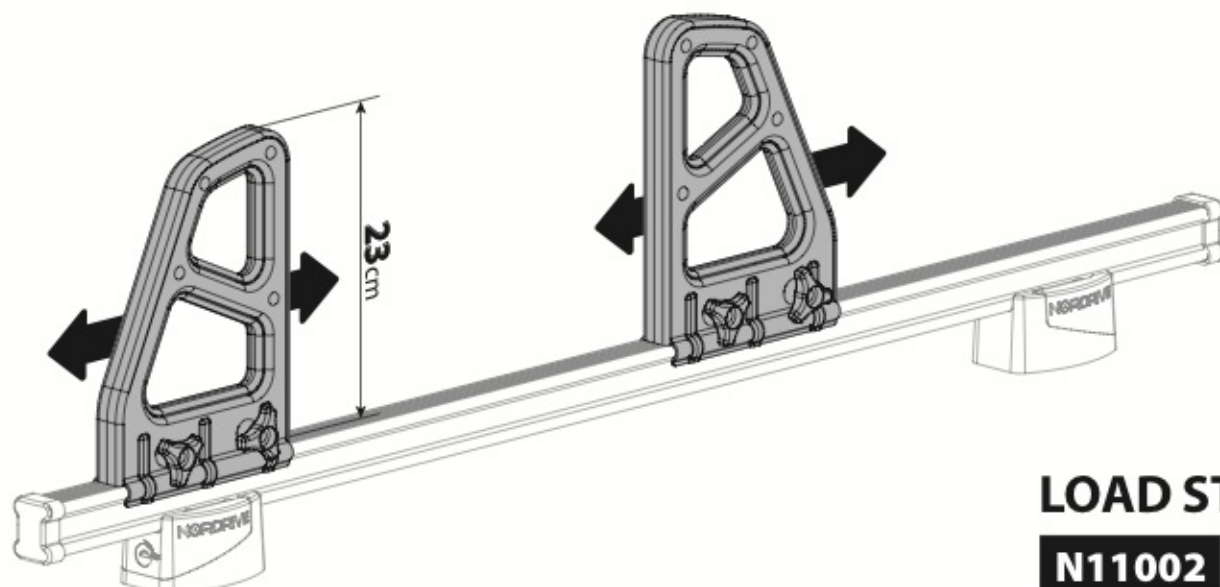

6**7**

OPTIONALS

Kargo series

Acciaio / Steel

KARGO ROLLER

N11000	K-0	L = 64 cm
N11003	K-7	L = 96 cm

LOAD STOPS

N11001 K-1