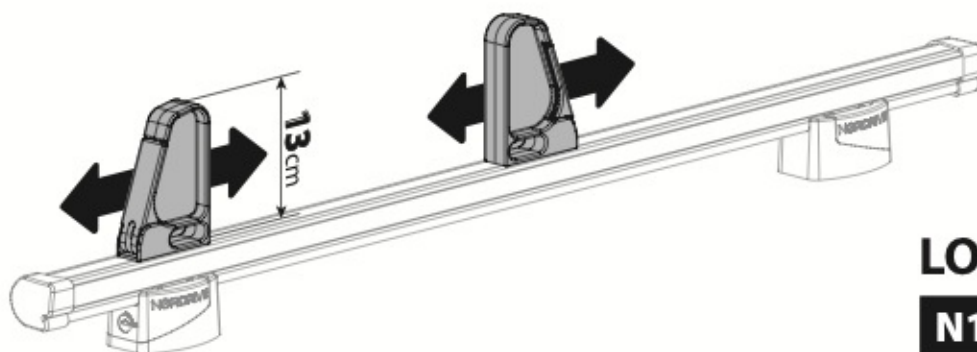

LOAD STOPS

N11002 K-2

OPTIONALS

Kargo-Plus series

Alluminio / Aluminium

KARGO ROLLER

N11030	KP-0	L = 64 cm
N11034	KP-7	L = 96 cm

LOAD STOPS