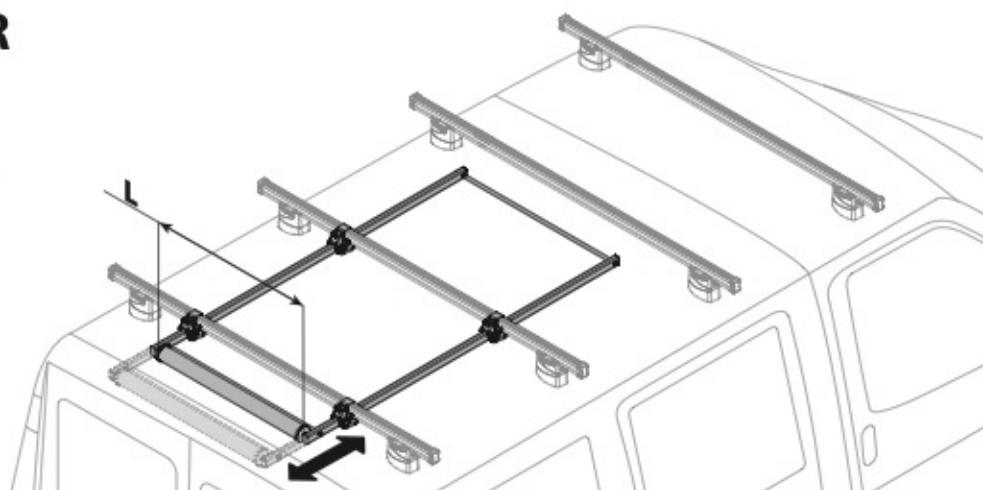

EXTENSION ROLLER

N11020

U-0

L = 64 cm

N11021

U-7

L = 96 cm

Acciaio
Steel

Alluminio
Aluminium

NORDRIVE®
TRANSPORT SOLUTIONS

is a registered trade mark of
LAMPA S.p.A.
46019 Viadana (MN) ITALY
Ditta certificata UNI EN ISO 9001:2008
www.nordrive.it
www.lampa.it

91CA0366 r03