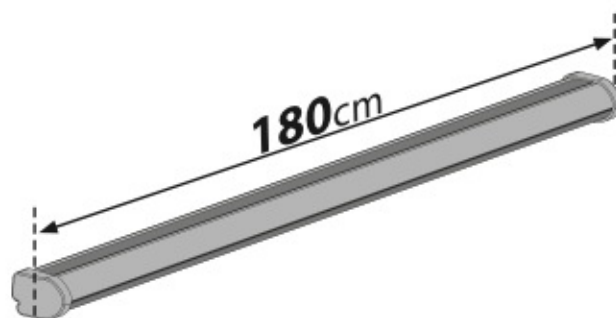

Kargo-Plus series

Alluminio / Aluminium

Art. **N10045** x3

NORDDRIVE®
TRANSPORT SOLUTIONS