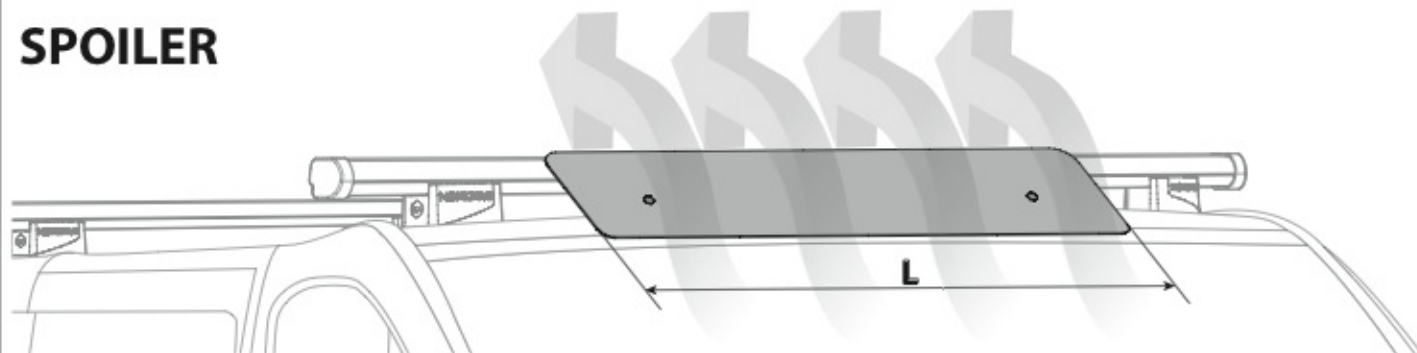

N11057

KP-9

L = 95 cm

N11058

KP-11

L = 110 cm

SPOILER

LADDER HOLDER STRAPS