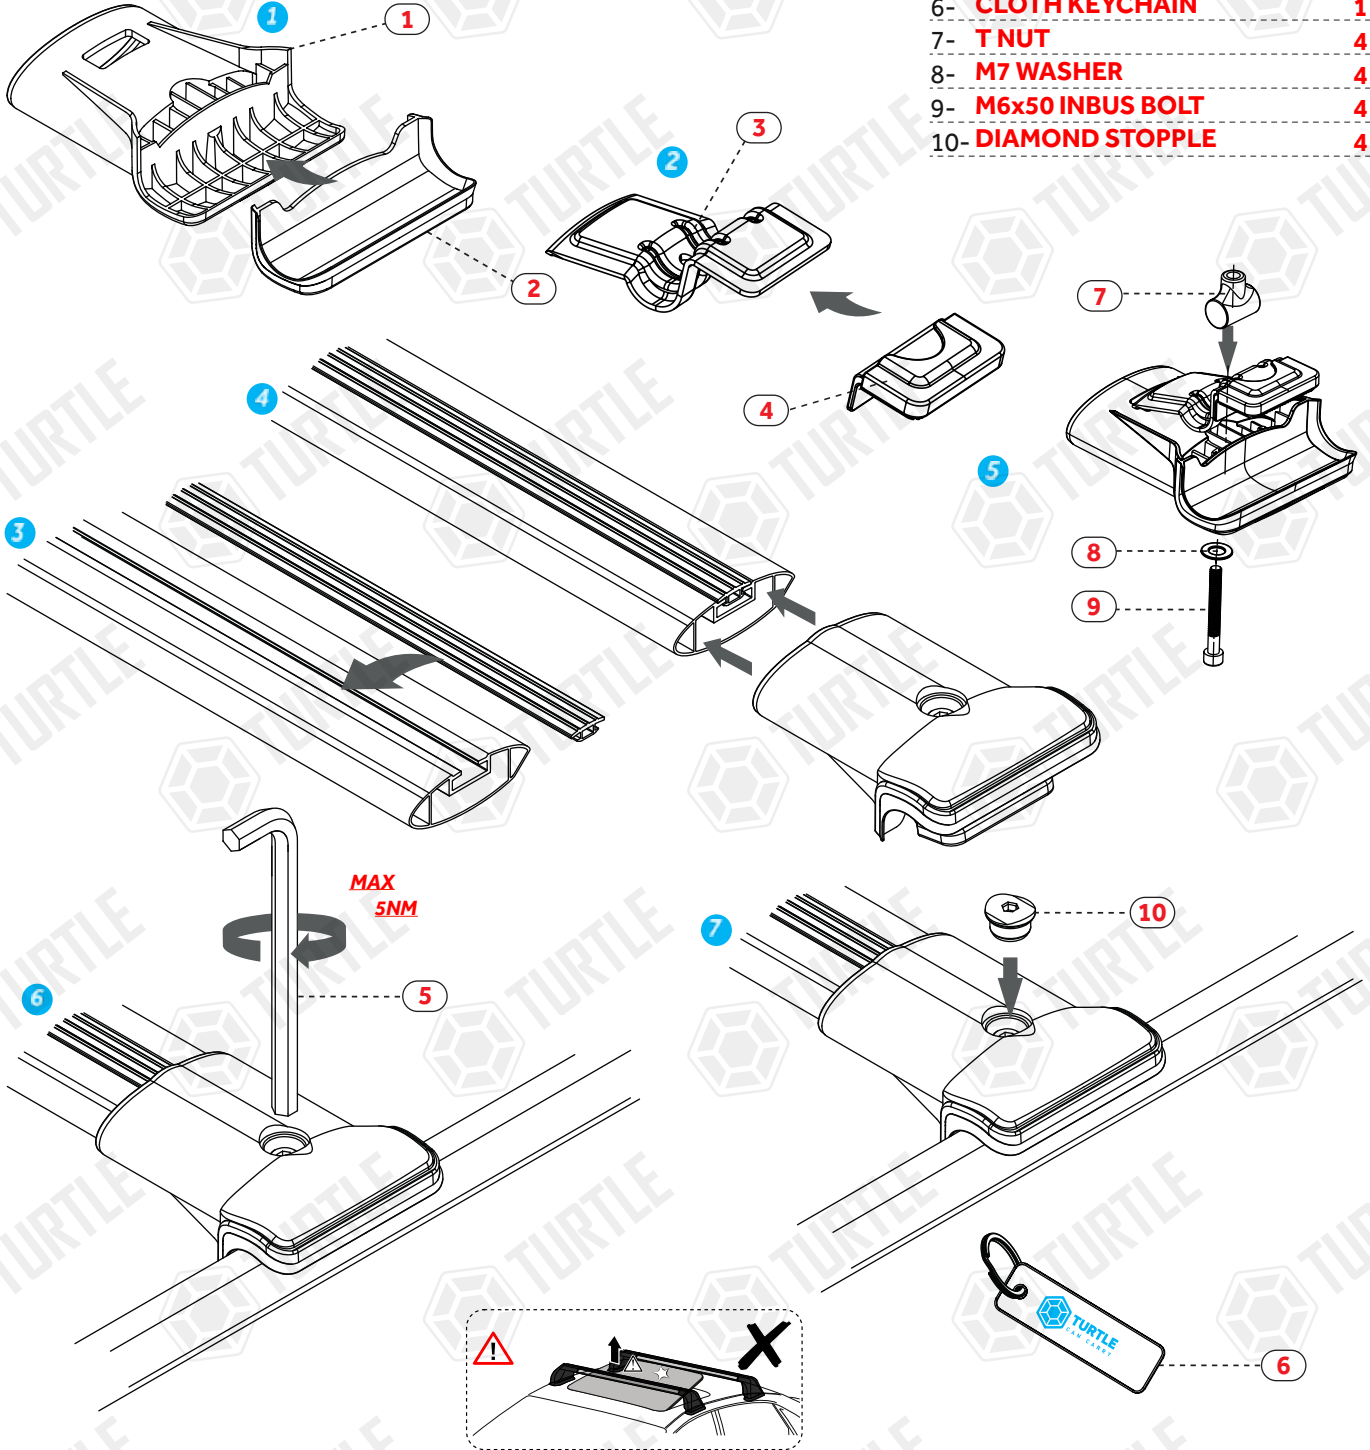

## FIRST TIME INSTALLATION

- \* REMOVE PARTS FROM INSIDE THE PACKAGE AND CHECK THEM ALL
- \* CONTACT YOUR DEALER IF ANY PART IS MISSING OR DAMAGED
- \* USE THE EQUIPMENT SPECIFIED FOR INSTALLATION

### ASSEMBLY INSTRUCTIONS (ROOF RACK)

Product Code: MC09002 (Diamond v2)

Şekilde gösterilen aşamalara göre ürün montajını yapabilirsiniz.  
You can assemble the product according to the steps shown in the figure.

### PACKAGE INCLUDED

1-	DIAMOND BODY	4
2-	DIAMOND BODY RUBBER	4
3-	1001 METAL CHIN / C13	4
4-	1001 METAL CHIN RUBBER	4
5-	5 MM ALLEN KEY	1
6-	CLOTH KEYCHAIN	1
7-	T NUT	4
8-	M7 WASHER	4
9-	M6x50 INBUS BOLT	4
10-	DIAMOND STOPPLE	4

\* Kullanım amacı; Aracın bagajı yeterli olmadığı durumlarda araç tavanında yük ve eşya taşımak.

\* Purpose of usage; Carrying cargo and goods on the vehicle's roof when the vehicle's trunk is not sufficient.