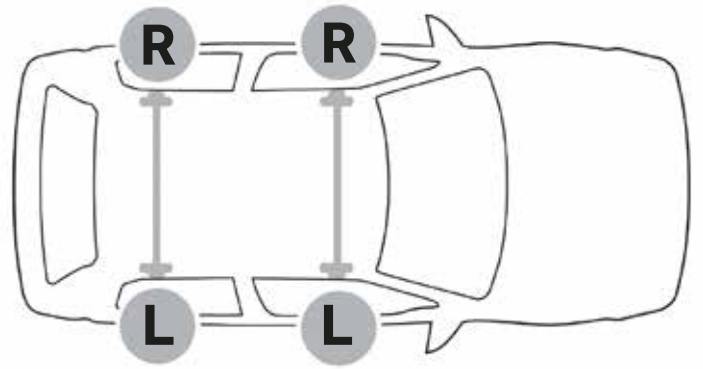

Turtle Air3 Roof Rack Installation and Safety Instructions

turtlecancarry.com

Crash Safety Test

ISO 9001:2015

Half tighten first
%50

Fully tighten afterwards
%100

CHECK

STOP

500 km