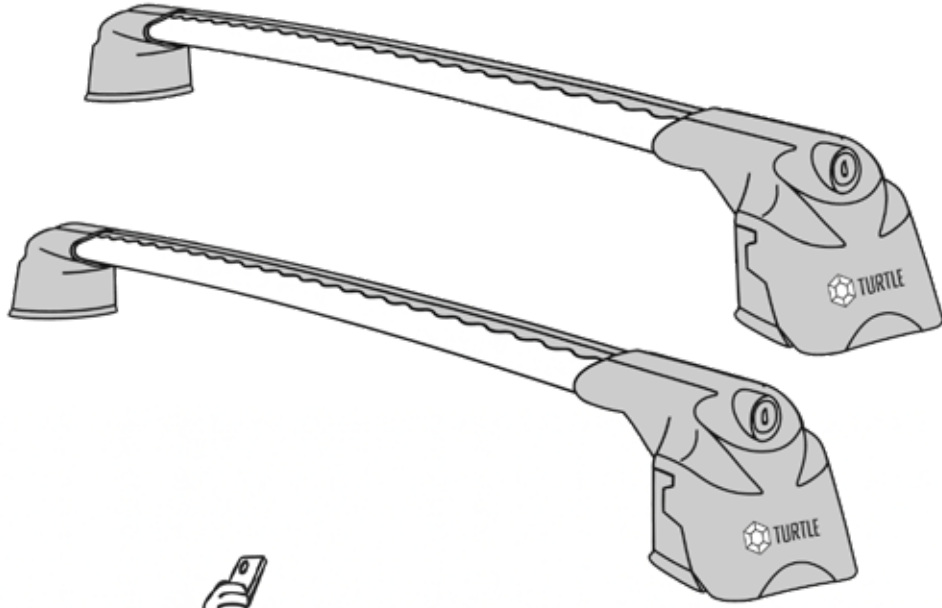

Turtle Air3 Roof Rack Installation and Safety Instructions

turtlecancarry.com

Crash Safety Test

ISO 9001:2015

Half tighten first
%50

Fully tighten afterwards
%100

CHECK

STOP

500 km