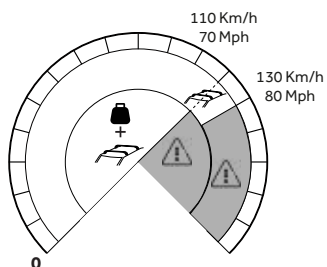

Turtle Air3 Roof Rack Installation and Safety Instructions

turtlecancarry.com

Crash Safety Test

ISO 9001:2015

Half tighten first
%50

Fully tighten afterwards
%100

CHECK

STOP

500 km