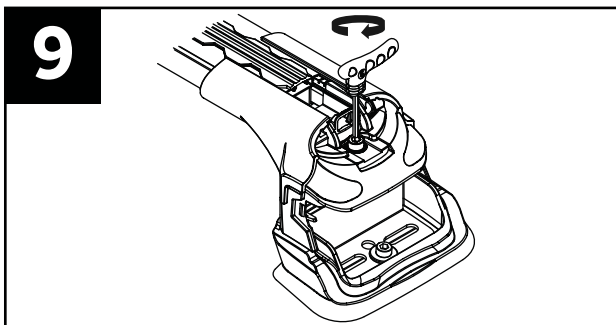

Turtle Air3 Roof Rack Installation and Safety Instructions

turtlecancarry.com

Crash Safety Test

ISO 9001:2015

Half tighten first
%50

Fully tighten afterwards
%100

CHECK

STOP

500 km