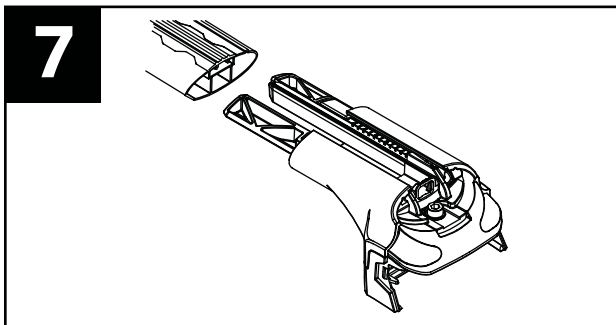

Turtle Air3 Roof Rack Installation and Safety Instructions

turtlecancarry.com

Crash Safety Test

ISO 9001:2015

Half tighten first
%50

Fully tighten afterwards
%100

CHECK

STOP

500 km