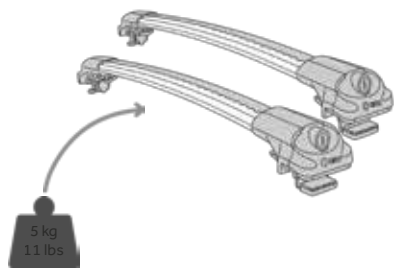

Turtle Air3 Roof Rack Installation and Safety Instructions

turtlecancarry.com

Crash Safety Test

ISO 9001:2015

Half tighten first
%50

Fully tighten afterwards
%100

CHECK

STOP

500 km