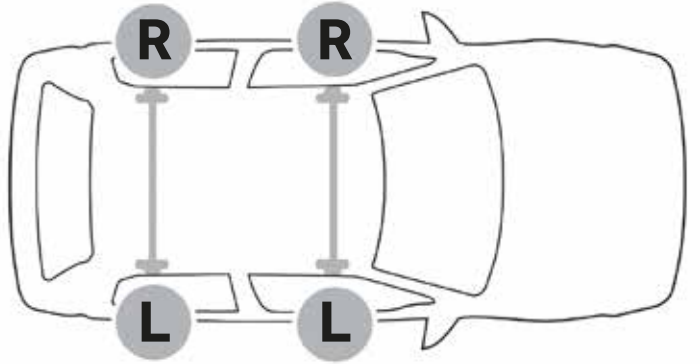

Turtle Air3 Roof Rack Installation and Safety Instructions

turtlecancarry.com

Crash Safety Test

ISO 9001:2015

Half tighten first
%50

Fully tighten afterwards
%100

CHECK

STOP

500 km