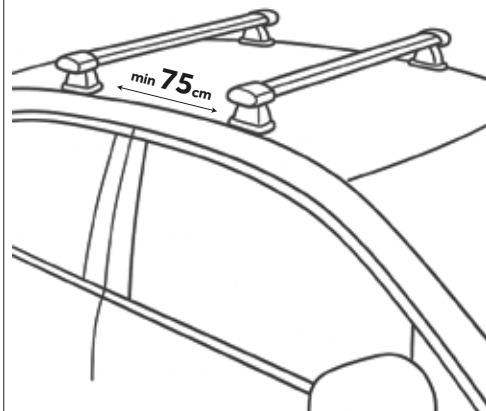

Turtle Air3 Roof Rack Installation and Safety Instructions

turtlecancarry.com

Crash Safety Test

ISO 9001:2015

Half tighten first
%50

Fully tighten afterwards
%100

CHECK

STOP

500 km