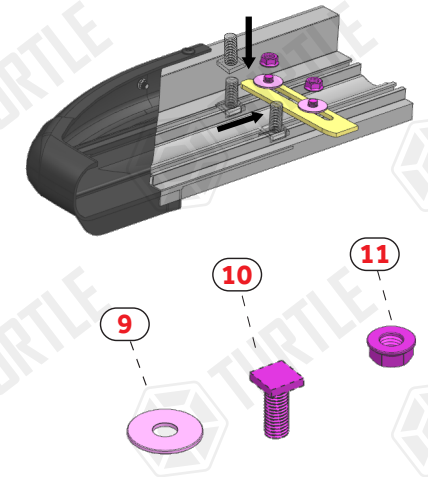

### ASSEMBLY INSTRUCTIONS (BRACKET KIT)

Product Code: MB05153 (A/B-TYPE)

### USE OF CN-... PARTS

### PACKAGE INCLUDED

1- CN-02 M8	2
2- M8 SPECIAL BOLT	2
3- CLAMPING PIECE	2
4- D8 WASHER	18
5- M8 HEX NUT	10
6- M8x20 HEX BOLT	8
7- M6x15 LOCK HEADED BOLT	12
8- M6 HEX FLANGE NUT	12
9- D8 WASHER	12
10- M8x20 SQUARE BOLT	12
11- M8 FLANGE NUT	12