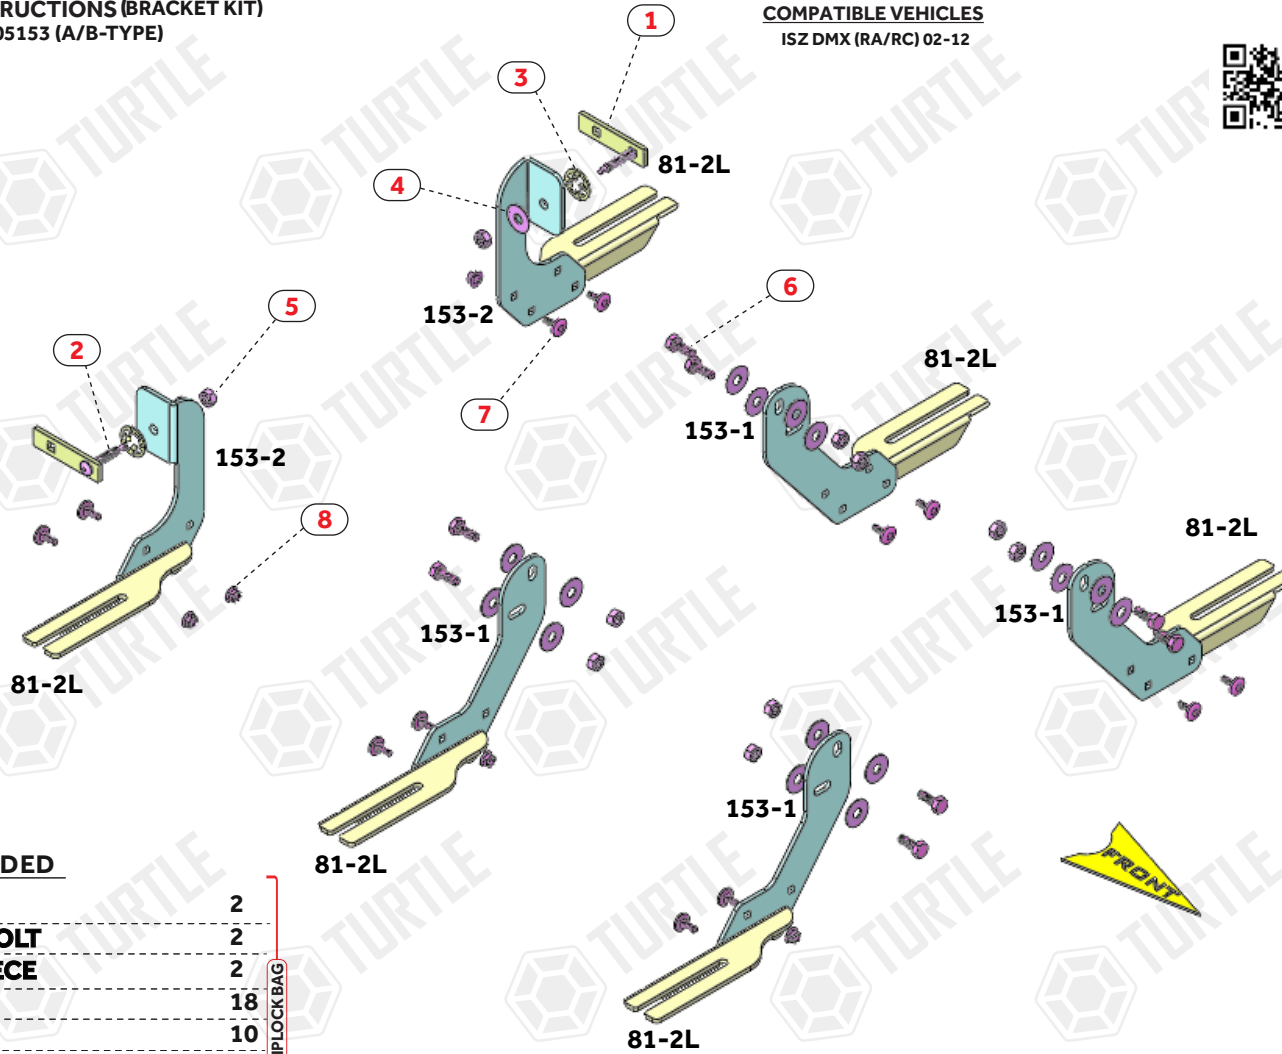

### ASSEMBLY INSTRUCTIONS (BRACKET KIT)

Product Code: MB05153 (A/B-TYPE)

### USE OF CN-... PARTS