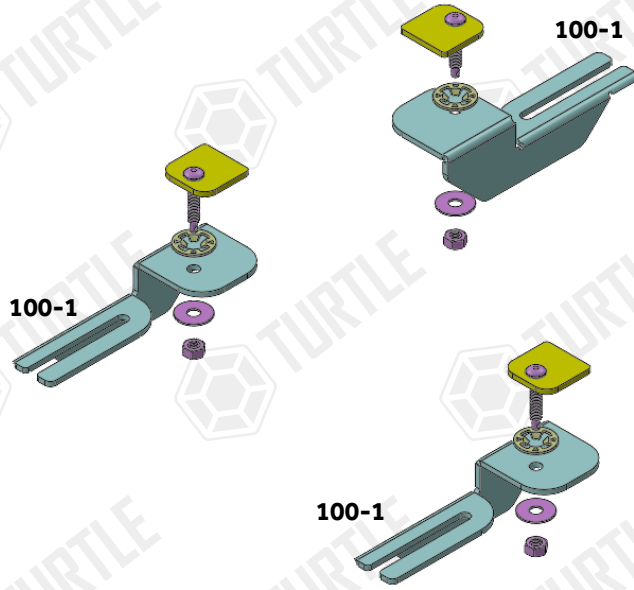

Product Code: MB02100 (B TYPE)

MB03100 (E TYPE)

COMPATIBLE VEHICLES

MBNZ CTN VAN 12-19

USE OF CN-... PARTS

PACKAGE INCLUDED

1- CN-07 M8	6	ZIPLOCK BAG
2- M8X30 LOCK HEADED BOLT	6	
3- CLAMPING PIECE	6	
4- D8 WASHER	6	
5- M8 HEX NUT	6	
6- D8 WASHER	12	
7- M8x20 SQUARE BOLT	12	
8- M8 FLANGE NUT	12	