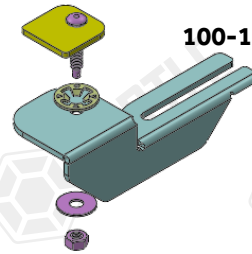

FIRST TIME INSTALLATION

- * REMOVE PARTS FROM INSIDE THE PACKAGE AND CHECK THEM ALL
- * CONTACT YOUR DEALER IF ANY PART IS MISSING OR DAMAGED
- * USE THE EQUIPMENT SPECIFIED FOR INSTALLATION

ASSEMBLY INSTRUCTIONS (BRACKET KIT)

Product Code: MB02100 (B TYPE)

MB03100 (E TYPE)

COMPATIBLE VEHICLES

MBNZ CTN VAN 12-19

USE OF CN-... PARTS

PACKAGE INCLUDED

1- CN-07 M8	6	ZIPLOCK BAG
2- M8X30 LOCK HEADED BOLT	6	
3- CLAMPING PIECE	6	
4- D8 WASHER	6	
5- M8 HEX NUT	6	
6- D8 WASHER	12	
7- M8x20 SQUARE BOLT	12	
8- M8 FLANGE NUT	12	