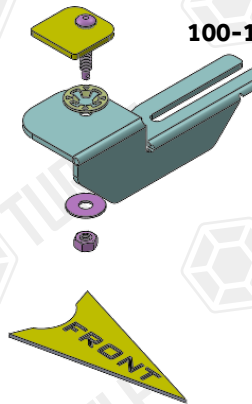

FIRST TIME INSTALLATION

- * REMOVE PARTS FROM INSIDE THE PACKAGE AND CHECK THEM ALL
- * CONTACT YOUR DEALER IF ANY PART IS MISSING OR DAMAGED
- * USE THE EQUIPMENT SPECIFIED FOR INSTALLATION

ASSEMBLY INSTRUCTIONS (BRACKET KIT)

Product Code: MB02100 (B TYPE)

MB03100 (E TYPE)

COMPATIBLE VEHICLES

MBNZ CTN VAN 12-19

USE OF CN-... PARTS

PACKAGE INCLUDED

1- CN-07 M8	6	ZIPLOCK BAG
2- M8X30 LOCK HEADED BOLT	6	
3- CLAMPING PIECE	6	
4- D8 WASHER	6	
5- M8 HEX NUT	6	
6- D8 WASHER	12	
7- M8x20 SQUARE BOLT	12	
8- M8 FLANGE NUT	12	