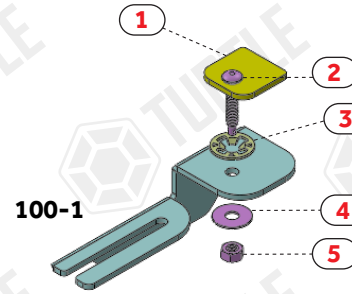

Product Code: MB02100 (B TYPE)

MB03100 (E TYPE)

COMPATIBLE VEHICLES

MBNZ CTN VAN 12-19

USE OF CN-... PARTS

PACKAGE INCLUDED

1- CN-07 M8	6	ZIPLOCK BAG
2- M8X30 LOCK HEADED BOLT	6	
3- CLAMPING PIECE	6	
4- D8 WASHER	6	
5- M8 HEX NUT	6	
6- D8 WASHER	12	
7- M8x20 SQUARE BOLT	12	
8- M8 FLANGE NUT	12	