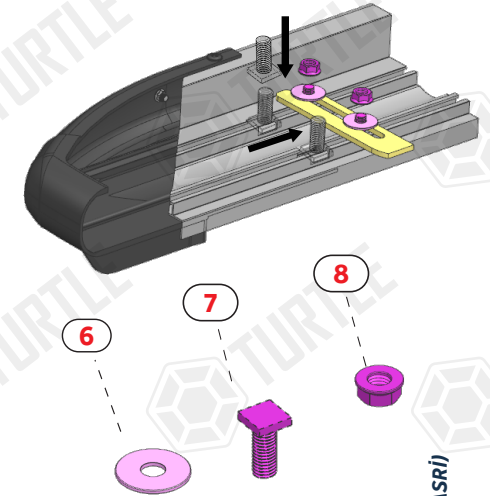

FIRST TIME INSTALLATION

- * REMOVE PARTS FROM INSIDE THE PACKAGE AND CHECK THEM ALL
- * CONTACT YOUR DEALER IF ANY PART IS MISSING OR DAMAGED
- * USE THE EQUIPMENT SPECIFIED FOR INSTALLATION

ASSEMBLY INSTRUCTIONS (BRACKET KIT)

Product Code: MB02100 (B TYPE)

MB03100 (E TYPE)

COMPATIBLE VEHICLES

MBNZ CTN VAN 12-19

USE OF CN-... PARTS

PACKAGE INCLUDED

1- CN-07 M8	6	ZIPLOCK BAG
2- M8X30 LOCK HEADED BOLT	6	
3- CLAMPING PIECE	6	
4- D8 WASHER	6	
5- M8 HEX NUT	6	
6- D8 WASHER	12	
7- M8x20 SQUARE BOLT	12	
8- M8 FLANGE NUT	12	