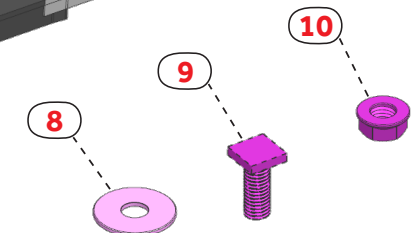

Product Code: MB01198 (A-TYPE)
MB02198 (B-TYPE)

COMPATIBLE VEHICLES

BYD SEAL SUV 24-

USE OF CN-... PARTS

198-2L

198-1L

198-1L

198-2R

198-1R

198-1R

PACKAGE INCLUDED

1- CN-01 M8	4	ZIPLOCK BAG
2- CN-03 M8	2	
3- CN-27 M8	6	
4- M8 SPECIAL BOLT	6	
5- CLAMPING PIECE	12	
6- M8 WASHER	12	
7- M8 HEX NUT	12	
8- M8 WASHER	12	ZIPLOCK BAG
9- M8x20 SQUARE BOLT	12	
10- M8 FLANGENUT	12	