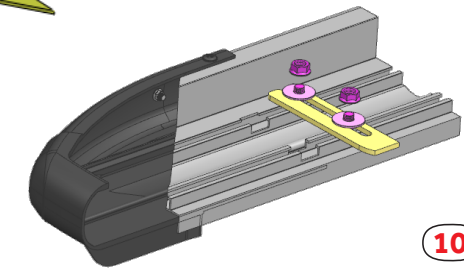

Product Code: MB01198 (A-TYPE)
MB02198 (B-TYPE)

COMPATIBLE VEHICLES

BYD SEAL SUV 24-

USE OF CN-... PARTS

198-2L

198-1L

198-1L

198-2R

198-1R

198-1R

PACKAGE INCLUDED

1- CN-01 M8	4	ZIPLOCK BAG
2- CN-03 M8	2	
3- CN-27 M8	6	
4- M8 SPECIAL BOLT	6	
5- CLAMPING PIECE	12	
6- M8 WASHER	12	
7- M8 HEX NUT	12	
8- M8 WASHER	12	ZIPLOCK BAG
9- M8x20 SQUARE BOLT	12	
10- M8 FLANGENUT	12	