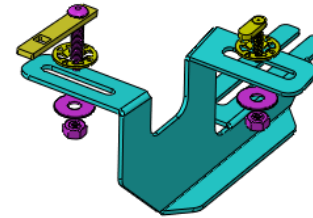

Product Code: MB01198 (A-TYPE)
MB02198 (B-TYPE)

COMPATIBLE VEHICLES

BYD SEAL SUV 24-

USE OF CN-... PARTS

198-2L

198-1L

198-1L

198-2R

198-1R

198-1R

PACKAGE INCLUDED

1- CN-01 M8	4	ZIPLOCK BAG
2- CN-03 M8	2	
3- CN-27 M8	6	
4- M8 SPECIAL BOLT	6	
5- CLAMPING PIECE	12	
6- M8 WASHER	12	
7- M8 HEX NUT	12	
8- M8 WASHER	12	ZIPLOCK BAG
9- M8x20 SQUARE BOLT	12	
10- M8 FLANGENUT	12	