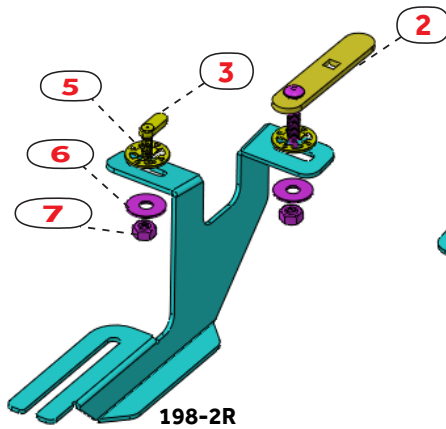

Product Code: MB01198 (A-TYPE)
MB02198 (B-TYPE)

COMPATIBLE VEHICLES

BYD SEAL SUV 24-

USE OF CN-... PARTS

198-2L

198-1L

198-1L

198-2R

198-1R

198-1R

PACKAGE INCLUDED

1- CN-01 M8	4	ZIPLOCK BAG
2- CN-03 M8	2	
3- CN-27 M8	6	
4- M8 SPECIAL BOLT	6	
5- CLAMPING PIECE	12	
6- M8 WASHER	12	
7- M8 HEX NUT	12	
8- M8 WASHER	12	ZIPLOCK BAG
9- M8x20 SQUARE BOLT	12	
10- M8 FLANGENUT	12	