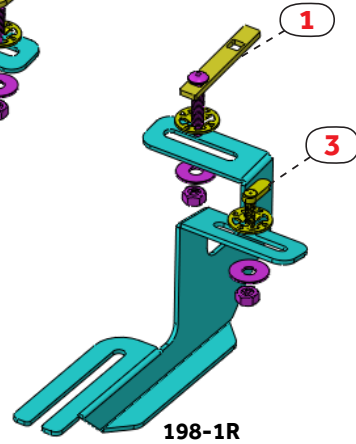

Product Code: MB01198 (A-TYPE)
MB02198 (B-TYPE)

COMPATIBLE VEHICLES

BYD SEAL SUV 24-

USE OF CN-... PARTS

198-2L

198-1L

198-1L

198-2R

198-1R

198-1R

PACKAGE INCLUDED

1- CN-01 M8	4	ZIPLOCK BAG
2- CN-03 M8	2	
3- CN-27 M8	6	
4- M8 SPECIAL BOLT	6	
5- CLAMPING PIECE	12	
6- M8 WASHER	12	
7- M8 HEX NUT	12	
8- M8 WASHER	12	ZIPLOCK BAG
9- M8x20 SQUARE BOLT	12	
10- M8 FLANGENUT	12	