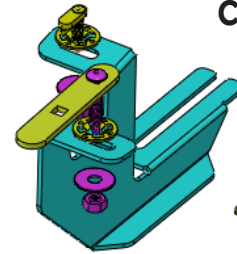

FIRST TIME INSTALLATION

- * REMOVE PARTS FROM INSIDE THE PACKAGE AND CHECK THEM ALL
- * CONTACT YOUR DEALER IF ANY PART IS MISSING OR DAMAGED
- * USE THE EQUIPMENT SPECIFIED FOR INSTALLATION

ASSEMBLY INSTRUCTIONS (BRACKET KIT)

Product Code: MB01198 (A-TYPE)
MB02198 (B-TYPE)

COMPATIBLE VEHICLES

BYD SEAL SUV 24-

USE OF CN-... PARTS

198-2L

198-1L

198-1L

198-2R

198-1R

198-1R

PACKAGE INCLUDED

1- CN-01 M8	4	ZIPLOCK BAG
2- CN-03 M8	2	
3- CN-27 M8	6	
4- M8 SPECIAL BOLT	6	
5- CLAMPING PIECE	12	
6- M8 WASHER	12	
7- M8 HEX NUT	12	
8- M8 WASHER	12	ZIPLOCK BAG
9- M8x20 SQUARE BOLT	12	
10- M8 FLANGENUT	12	