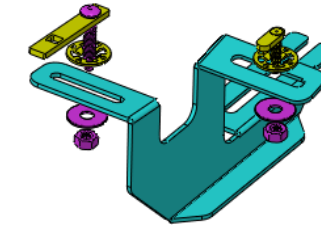

Product Code: MB01198 (A-TYPE)
MB02198 (B-TYPE)

COMPATIBLE VEHICLES

BYD SEAL SUV 24-

USE OF CN-... PARTS

198-2L

198-1L

198-1L

198-2R

198-1R

198-1R

PACKAGE INCLUDED

1- CN-01 M8	4	ZIPLOCK BAG
2- CN-03 M8	2	
3- CN-27 M8	6	
4- M8 SPECIAL BOLT	6	
5- CLAMPING PIECE	12	
6- M8 WASHER	12	
7- M8 HEX NUT	12	
8- M8 WASHER	12	ZIPLOCK BAG
9- M8x20 SQUARE BOLT	12	
10- M8 FLANGENUT	12	