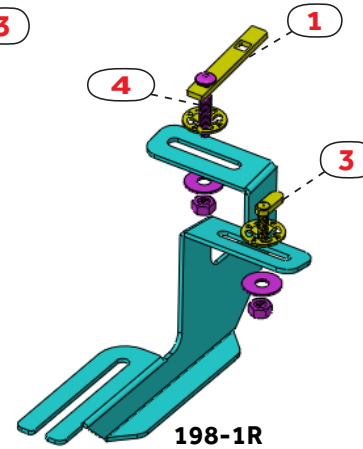

Product Code: MB01198 (A-TYPE)
MB02198 (B-TYPE)

COMPATIBLE VEHICLES

BYD SEAL SUV 24-

USE OF CN-... PARTS

198-2L

198-1L

198-1L

198-2R

198-1R

198-1R

PACKAGE INCLUDED

1- CN-01 M8	4	ZIPLOCK BAG
2- CN-03 M8	2	
3- CN-27 M8	6	
4- M8 SPECIAL BOLT	6	
5- CLAMPING PIECE	12	
6- M8 WASHER	12	
7- M8 HEX NUT	12	
8- M8 WASHER	12	ZIPLOCK BAG
9- M8x20 SQUARE BOLT	12	
10- M8 FLANGENUT	12	