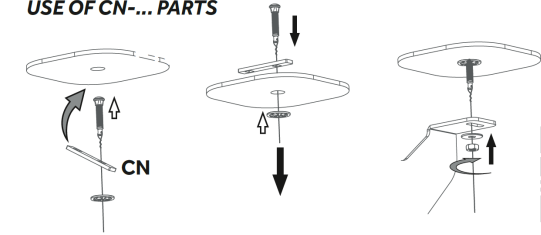

FIRST TIME INSTALLATION

- * REMOVE PARTS FROM INSIDE THE PACKAGE AND CHECK THEM ALL
- * CONTACT YOUR DEALER IF ANY PART IS MISSING OR DAMAGED
- * USE THE EQUIPMENT SPECIFIED FOR INSTALLATION

ASSEMBLY INSTRUCTIONS (BRACKET KIT)

Product Code: MB01198 (A-TYPE)
MB02198 (B-TYPE)

COMPATIBLE VEHICLES

BYD SEAL SUV 24-

USE OF CN-... PARTS

198-2L

198-1L

198-1L

198-2R

198-1R

198-1R

PACKAGE INCLUDED

1- CN-01 M8	4	ZIPLOCK BAG
2- CN-03 M8	2	
3- CN-27 M8	6	
4- M8 SPECIAL BOLT	6	
5- CLAMPING PIECE	12	
6- M8 WASHER	12	
7- M8 HEX NUT	12	
8- M8 WASHER	12	ZIPLOCK BAG
9- M8x20 SQUARE BOLT	12	
10- M8 FLANGENUT	12	