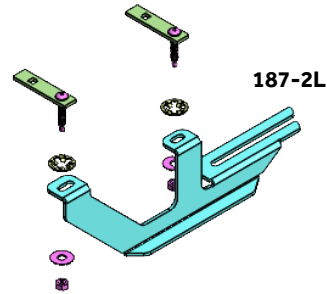

### ASSEMBLY INSTRUCTIONS (BRACKET KIT)

Product Code: MB01187 (A TYPE)  
MB02187 (B TYPE)

### USE OF CN-... PARTS