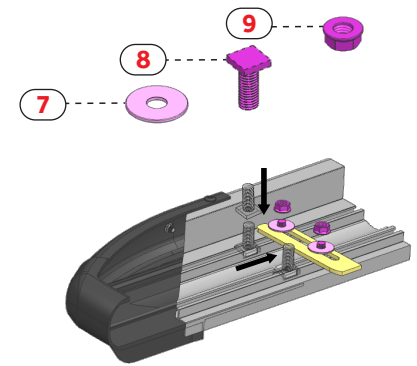

### FIRST TIME INSTALLATION

- \* REMOVE PARTS FROM INSIDE THE PACKAGE AND CHECK THEM ALL
- \* CONTACT YOUR DEALER IF ANY PART IS MISSING OR DAMAGED
- \* USE THE EQUIPMENT SPECIFIED FOR INSTALLATION

### ASSEMBLY INSTRUCTIONS (BRACKET KIT)

Product Code: MB01187 (A TYPE)  
MB02187 (B TYPE)

### USE OF CN-... PARTS

### PACKAGE INCLUDED

1- CN-01 M8	4	ZİP LOK BİLEZ
2- CN-02 M8	4	
3- M8 SPECIAL BOLT	8	
4- CLAMPING PIECE	8	
5- D8 WASHER	8	
6- M8 HEX NUT	8	
7- <b>D8 WASHER</b>	8	ZİP LOK BİLEZ
8- <b>M8x20 SQUARE BOLT</b>	8	
9- <b>M8 FLANGE NUT</b>	8	