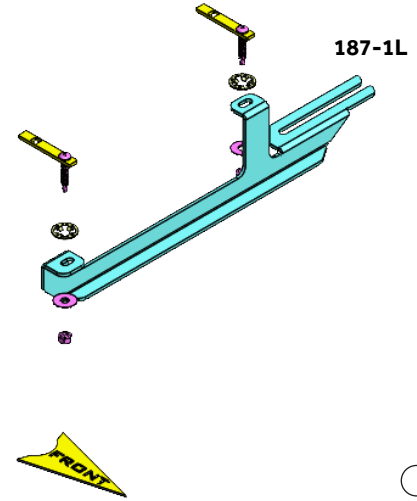

### ASSEMBLY INSTRUCTIONS (BRACKET KIT)

Product Code: MB01187 (A TYPE)  
MB02187 (B TYPE)

### USE OF CN-... PARTS

### PACKAGE INCLUDED

1- CN-01 M8	4	ZİP LOK BİLEZ
2- CN-02 M8	4	
3- M8 SPECIAL BOLT	8	
4- CLAMPING PIECE	8	
5- D8 WASHER	8	
6- M8 HEX NUT	8	
7- <b>D8 WASHER</b>	8	ZİP LOK BİLEZ
8- <b>M8x20 SQUARE BOLT</b>	8	
9- <b>M8 FLANGE NUT</b>	8	