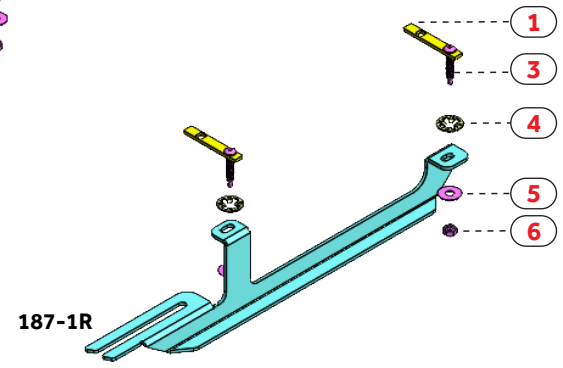

### ASSEMBLY INSTRUCTIONS (BRACKET KIT)

Product Code: MB01187 (A TYPE)  
MB02187 (B TYPE)

### USE OF CN-... PARTS

### PACKAGE INCLUDED

1- CN-01 M8	4	ZİP LOK BİLEZ
2- CN-02 M8	4	
3- M8 SPECIAL BOLT	8	
4- CLAMPING PIECE	8	
5- D8 WASHER	8	
6- M8 HEX NUT	8	
7- <b>D8 WASHER</b>	8	ZİP LOK BİLEZ
8- <b>M8x20 SQUARE BOLT</b>	8	
9- <b>M8 FLANGE NUT</b>	8	