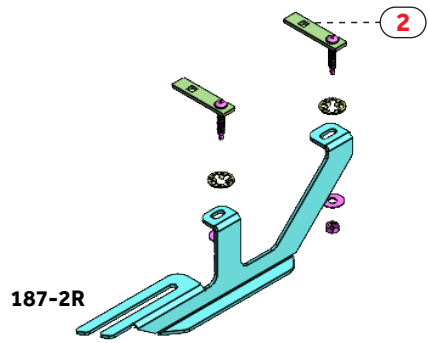

### ASSEMBLY INSTRUCTIONS (BRACKET KIT)

Product Code: MB01187 (A TYPE)  
MB02187 (B TYPE)

### USE OF CN-... PARTS

### PACKAGE INCLUDED

1- CN-01 M8	4	ZİP LOK BİLEZ
2- CN-02 M8	4	
3- M8 SPECIAL BOLT	8	
4- CLAMPING PIECE	8	
5- D8 WASHER	8	
6- M8 HEX NUT	8	
7- <b>D8 WASHER</b>	8	ZİP LOK BİLEZ
8- <b>M8x20 SQUARE BOLT</b>	8	
9- <b>M8 FLANGE NUT</b>	8	