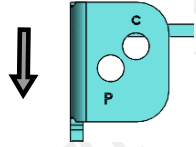

Product Code: MB01145 (A TYPE)
MB02145 (B TYPE)

COMPATIBLE VEHICLES

CTRN C3 AIRCRSS SUV 18+
PEU 2008 SUV 20-

* Car's Own Bolt

Görselde belirtilen noktalarda 2 farklı bağlantı noktası bulunmaktadır.
There are 2 different connection points at the points indicated in the image.