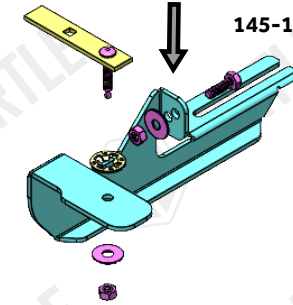

USE OF CN-... PARTS

145-3

145-2

145-1L

PACKAGE INCLUDED

1- CN-03 M8	2
2- M8x25 HEX BOLT	4
3- M8 SPECIAL BOLT	2
4- CLAMPING PIECE	2
5- D8 WASHER	6
6- M8 HEX NUT	6
7- D8 WASHER	8
8- M8x20 SQUARE BOLT	8
9- M8 FLANGE NUT	8