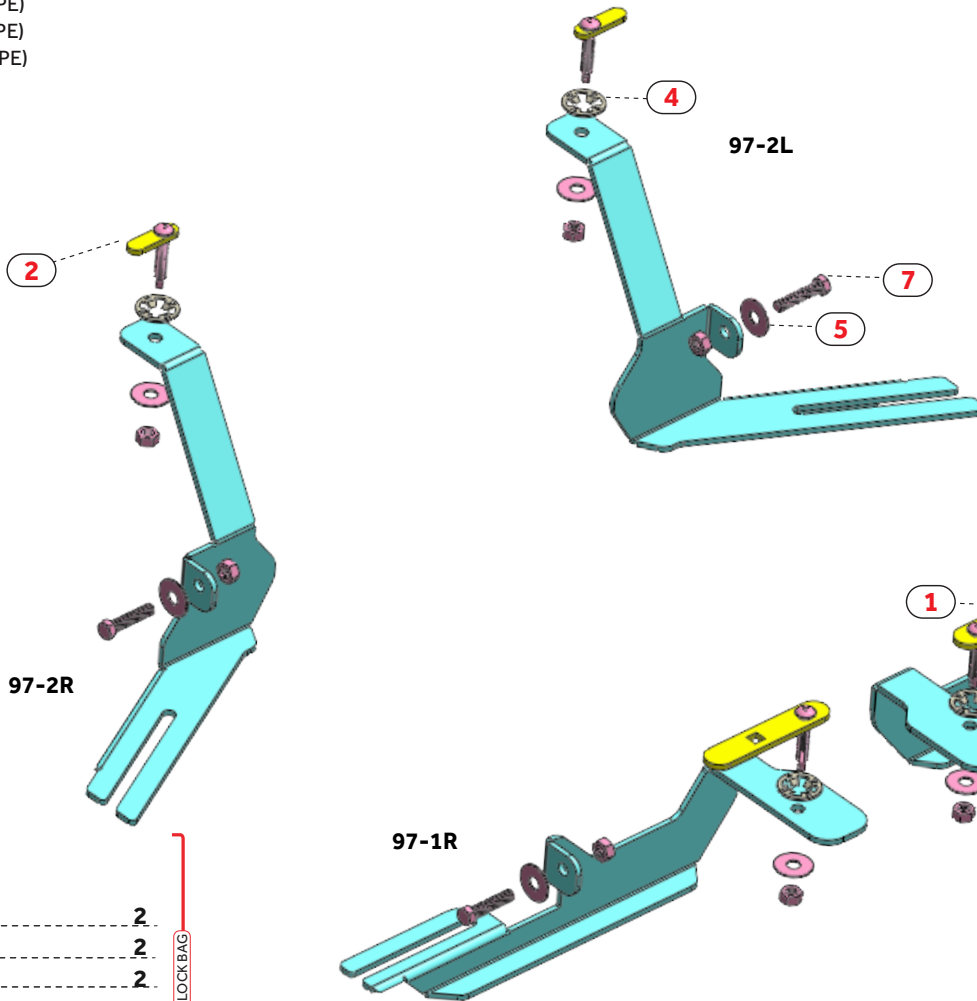

FIRST TIME INSTALLATION

- * REMOVE PARTS FROM INSIDE THE PACKAGE AND CHECK THEM ALL
- * CONTACT YOUR DEALER IF ANY PART IS MISSING OR DAMAGED
- * USE THE EQUIPMENT SPECIFIED FOR INSTALLATION

ASSEMBLY INSTRUCTIONS (BRACKET KIT)

Product Code: MB01097(A-TYPE)
 MB02097(B-TYPE)
 MB04097(O-TYPE)

COMPATIBLE VEHICLES

CTRN C5 AIRCRSS SUV 18-
 OPL GRNLND X SUV 18-
 PEU 5008 (T87) SUV 17-
 VXHL GRNLND X SUV 18-
 PEU 3008 SUV 17-

PACKAGE INCLUDED

1- CN-03 M8	2
2- CN-34 M8	2
3- M8 SPECIAL BOLT	2
4- CLAMPING PIECE	4
5- D8 WASHER	8
6- M8 HEX NUT	8
7- M8x25 HEX BOLT	4
8- D8 WASHER	8
9- M8x20 SQUARE BOLT	8
10- M8 FLANGE NUT	8

ZIPLOCK BAG

Whatever product type you will use, Example of side step types;
 Type A (Alyans, Sapphire, Emerald)
 Type B (Brillant, Another, Pearl, Ring, Plus) / Type E (Era)