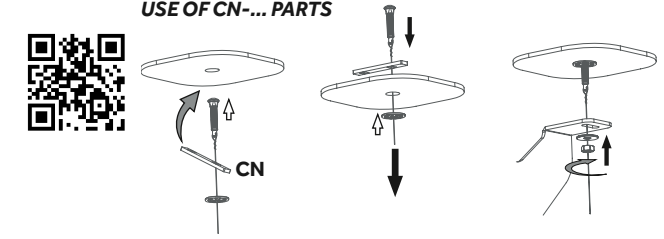

FIRST TIME INSTALLATION

- REMOVE PARTS FROM INSIDE THE PACKAGE AND CHECK THEM ALL
- CONTACT YOUR DEALER IF ANY PART IS MISSING OR DAMAGED
- USE THE EQUIPMENT SPECIFIED FOR INSTALLATION

ASSEMBLY INSTRUCTIONS (BRACKET KIT)

Product Code: MB01097(A-TYPE)
MB02097(B-TYPE)
MB04097(O-TYPE)

COMPATIBLE VEHICLES

CTRN C5 AIRCRSS SUV 18-
OPL GRNLND X SUV 18-
PEU 5008 (T87) SUV 17-
VXHL GRNLND X SUV 18-
PEU 3008 SUV 17-