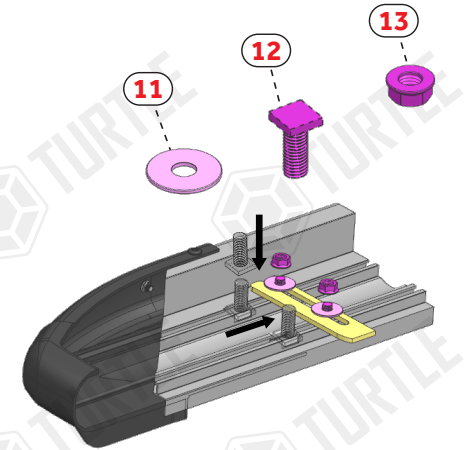

Product Code: MB01020(A/B/O-TYPE)

MB02020

MB04020

COMPATIBLE VEHICLES

DAC DSTR SUV 18-
REN DSTR SUV 18-

USE OF CN-... PARTS

PACKAGE INCLUDED

1- CN-01 M8	2
2- CN-03 M8	2
3- M6x10 INBUS BOLT	8
4- M8 SPECIAL BOLT	4
5- CLAMPING PIECE	4
6- D8 WASHER	4
7- M8 HEX NUT	4
8- M8x20 LOCK HEADED BOLT	4
9- M8 HEX FLANGE NUT	4
10- 5 mm ALLEN WRENCH	1
11- D8 WASHER	8
12- M8x20 SQUARE BOLT	8
13- M8 FLANGE NUT	8