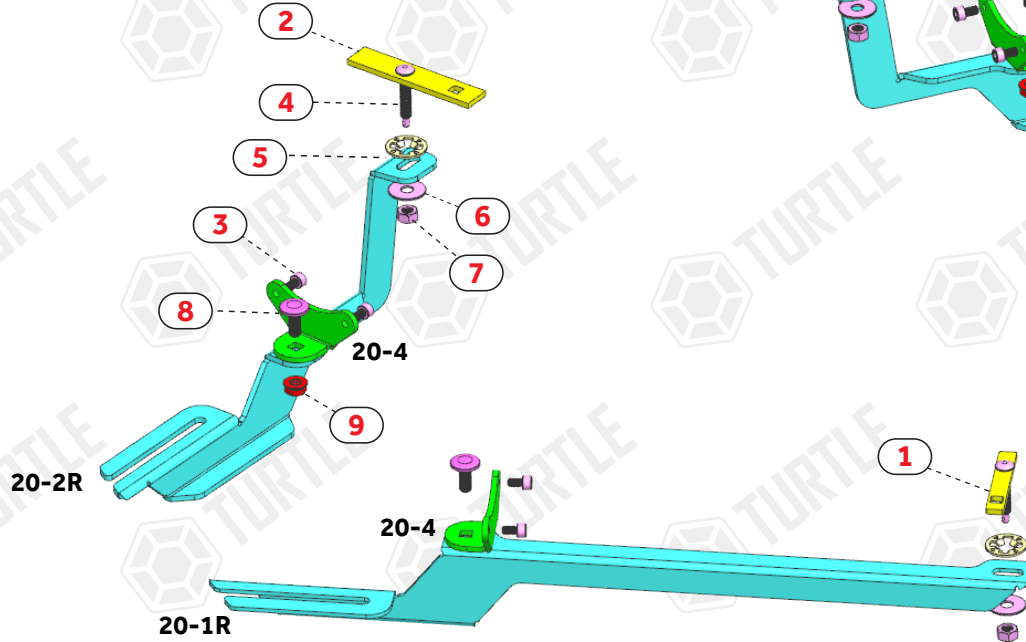

Product Code: MB01020(A/B/O-TYPE)

MB02020

MB04020

COMPATIBLE VEHICLES

DAC DSTR SUV 18-
REN DSTR SUV 18-

USE OF CN-... PARTS

PACKAGE INCLUDED

1- CN-01 M8	2
2- CN-03 M8	2
3- M6x10 INBUS BOLT	8
4- M8 SPECIAL BOLT	4
5- CLAMPING PIECE	4
6- D8 WASHER	4
7- M8 HEX NUT	4
8- M8x20 LOCK HEADED BOLT	4
9- M8 HEX FLANGE NUT	4
10- 5 mm ALLEN WRENCH	1
11- D8 WASHER	8
12- M8x20 SQUARE BOLT	8
13- M8 FLANGE NUT	8