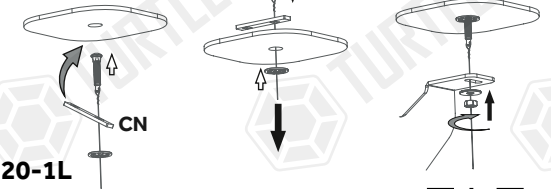

Product Code: MB01020(A/B/O-TYPE)

MB02020

MB04020

COMPATIBLE VEHICLES

DAC DSTR SUV 18-
REN DSTR SUV 18-

USE OF CN-... PARTS

PACKAGE INCLUDED

1- CN-01 M8	2
2- CN-03 M8	2
3- M6x10 INBUS BOLT	8
4- M8 SPECIAL BOLT	4
5- CLAMPING PIECE	4
6- D8 WASHER	4
7- M8 HEX NUT	4
8- M8x20 LOCK HEADED BOLT	4
9- M8 HEX FLANGE NUT	4
10- 5 mm ALLEN WRENCH	1
11- D8 WASHER	8
12- M8x20 SQUARE BOLT	8
13- M8 FLANGE NUT	8