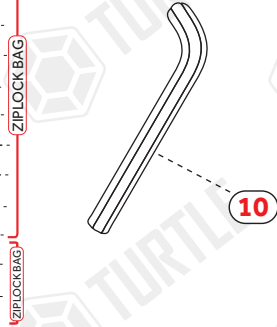

Product Code: MB01020(A/B/O-TYPE)

MB02020

MB04020

COMPATIBLE VEHICLES

DAC DSTR SUV 18-
REN DSTR SUV 18-

USE OF CN-... PARTS

PACKAGE INCLUDED

1- CN-01 M8	2
2- CN-03 M8	2
3- M6x10 INBUS BOLT	8
4- M8 SPECIAL BOLT	4
5- CLAMPING PIECE	4
6- D8 WASHER	4
7- M8 HEX NUT	4
8- M8x20 LOCK HEADED BOLT	4
9- M8 HEX FLANGE NUT	4
10- 5 mm ALLEN WRENCH	1
11- D8 WASHER	8
12- M8x20 SQUARE BOLT	8
13- M8 FLANGE NUT	8