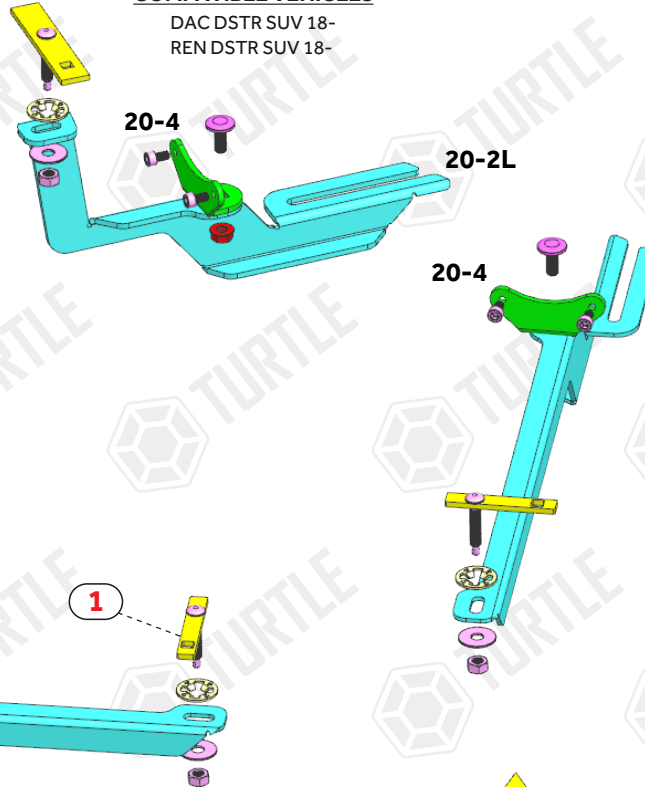

Product Code: MB01020(A/B/O-TYPE)

MB02020

MB04020

COMPATIBLE VEHICLES

DAC DSTR SUV 18-
REN DSTR SUV 18-

USE OF CN-... PARTS

PACKAGE INCLUDED

1- CN-01 M8	2
2- CN-03 M8	2
3- M6x10 INBUS BOLT	8
4- M8 SPECIAL BOLT	4
5- CLAMPING PIECE	4
6- D8 WASHER	4
7- M8 HEX NUT	4
8- M8x20 LOCK HEADED BOLT	4
9- M8 HEX FLANGE NUT	4
10- 5 mm ALLEN WRENCH	1
11- D8 WASHER	8
12- M8x20 SQUARE BOLT	8
13- M8 FLANGE NUT	8