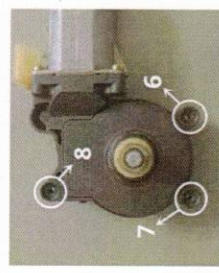

# E46 99-05 Front Lifter/Front Window Regulator

## Front Left