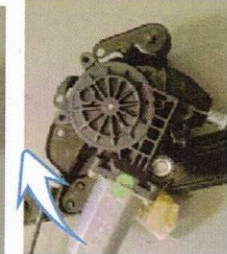

E46 99-05 Front Lifter/Front Window Regulator

Front Left