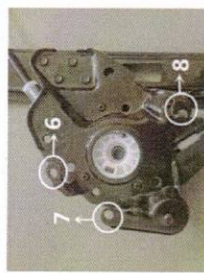

# E46 99-05 Front Lifter/Front Window Regulator

## Front Left