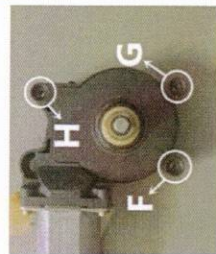

# E46 99-05 Front Lifter/Front Window Regulator

## Front Left