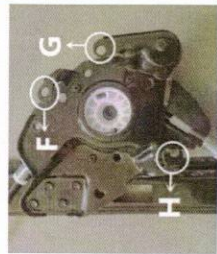

# E46 99-05 Front Lifter/Front Window Regulator

## Front Left