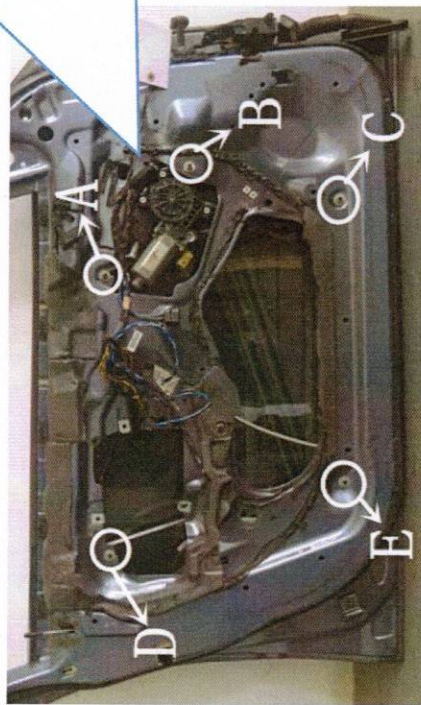

# E46 99-05 Front Lifter/Front Window Regulator

## Front Left