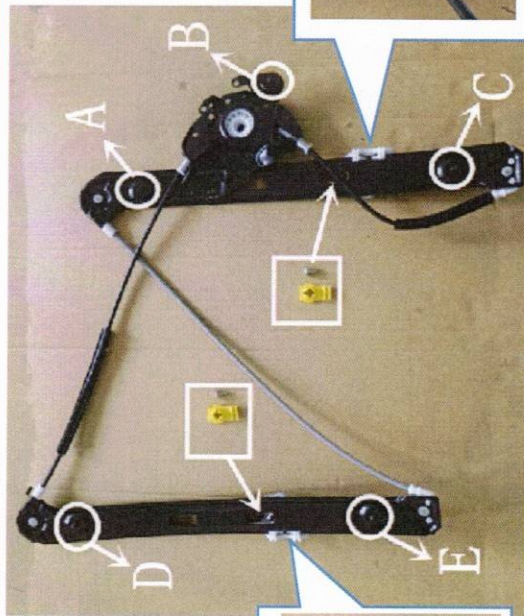

# E46 99-05 Front Lifter/Front Window Regulator

## Front Left

## Front Right