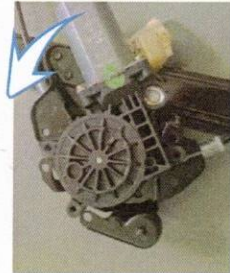

# E46 99-05 Front Lifter/Front Window Regulator

## Front Left