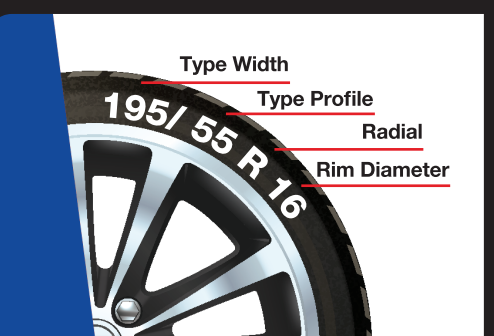

Passenger Vehicles

CUVs

SUVs

Minivans